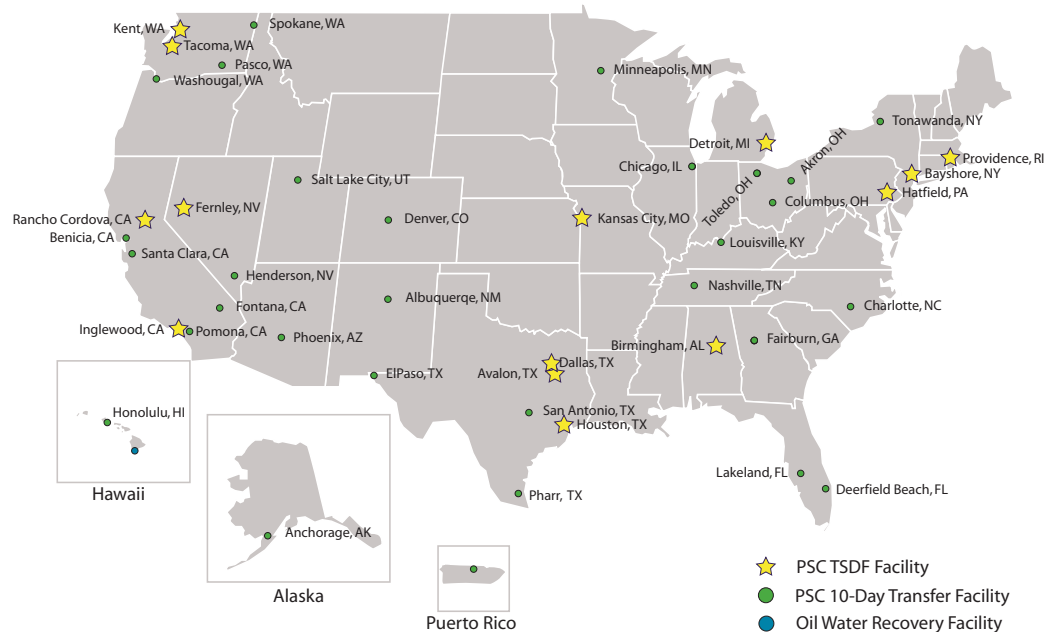

Providing Tomorrow's Solutions Today.™

TRANSPORTATION & DISPOSAL OVERVIEW

PSC Waste Transportation and Disposal Spanning the Country. Serving You Locally.

Unparalleled professional service—nearby and ready to respond. An unmatched network of transfer and disposal sites to handle all your waste codes. The right people, right approach and right equipment to get the job done, thanks to continual investments in equipment and technology.

Broad National Coverage: For responsive service wherever you operate, PSC offers more than 32 fully permitted, strategically located 10-day truck-to-truck transfer sites, plus 14 treatment, storage and disposal facilities (TSDFs) across North America.